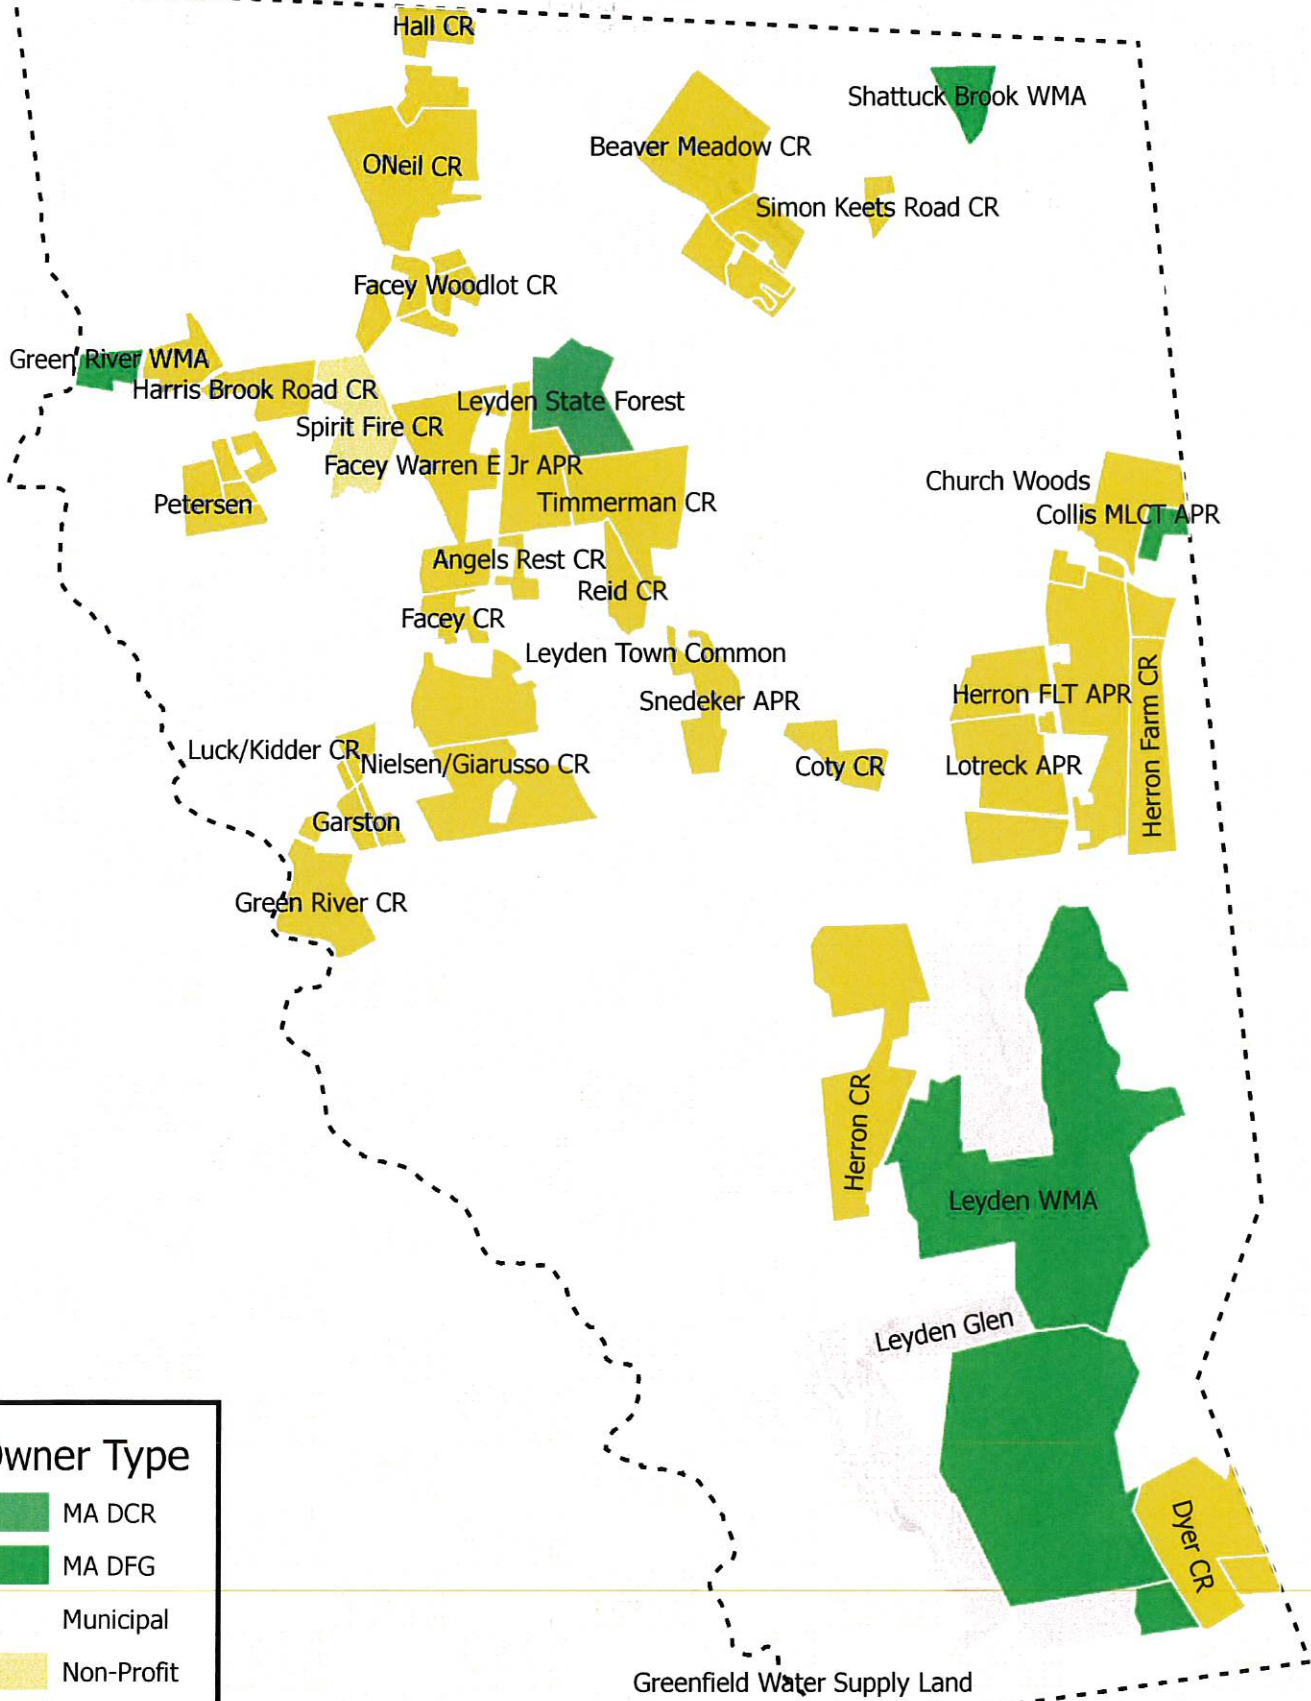

# Leyden Open Space

~3,100 acres, 27.2% of total town area

**Owner Type**

- MA DCR
- MA DFG
- Municipal
- Non-Profit
- Private

MassGIS, Esri, HERE, Garmin, GeoTechnologies, Inc., Intermap, USGS, EPA